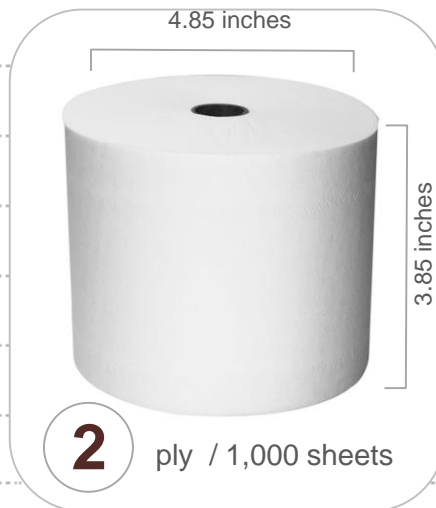

PRODUCT SPECIFICATIONS

La Crème ¼ Fold Virgin Dinner Napkins 80204

Product number:

80204

Ply:

2

Napkin size:

15.0" x 17.0" (7.5" x 8.5")

Cases per pallet:

30

Cases per truck:

750

UPC:

0-88639-80204-2

Description

La Crème Collection dinner napkins provide superior value, quality, and performance for all food service settings, including: school cafeterias, restaurants of all types, lodging establishments, and catering operations. Designed specifically for enhanced softness and brightness characteristics, La Crème napkins are manufactured from high-quality virgin fiber to produce a distinguished line of products delivering value with an elegant appearance and exemplary results.

62144

Ply:

2

Sheets/Roll:

1,000

Sheet Size (W x L):

3.85" x 4.00"

Core:

0.7"

Roll Diameter:

4.8"

Roll Diameter:

4.8"

Rolls/case:

36

Ply: